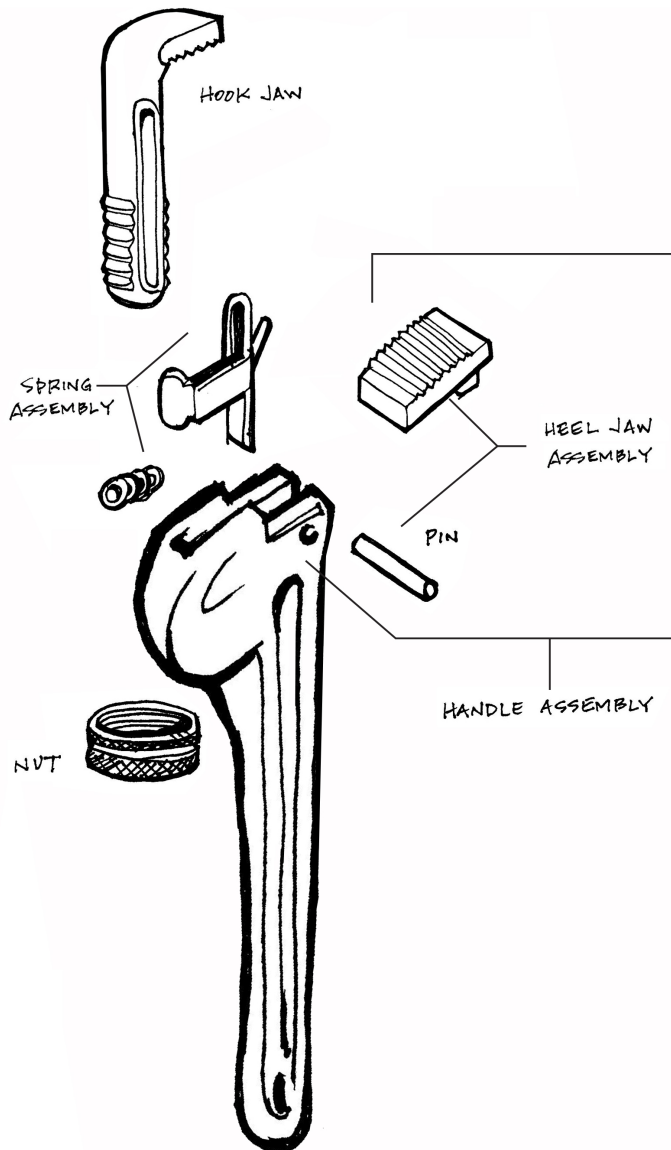

PIPE WRENCH PARTS ALUMINUM HANDLE

PIPE WRENCH REPLACEMENT PART	10" WRENCH ITEM #	12" WRENCH ITEM #	14" WRENCH ITEM #	18" WRENCH ITEM #	24" WRENCH ITEM #	36" WRENCH ITEM #	48" WRENCH ITEM #
NUT	-	3306502	3306503	3306504	3306505	3306506	3306507
HEEL JAW ASSY	-	3306203	3306203	3306204	3306205	3306206	3306207
SPRING ASSY	3306401	-	3306403	3306404	3306405	3306406	3306407
HOOK JAW	3306301	3306301	3306303	3306304	3306305	3306306	3306307

System No.		Location		Spec Section		Paragraph	
Submitted By		Date		Approved		Date